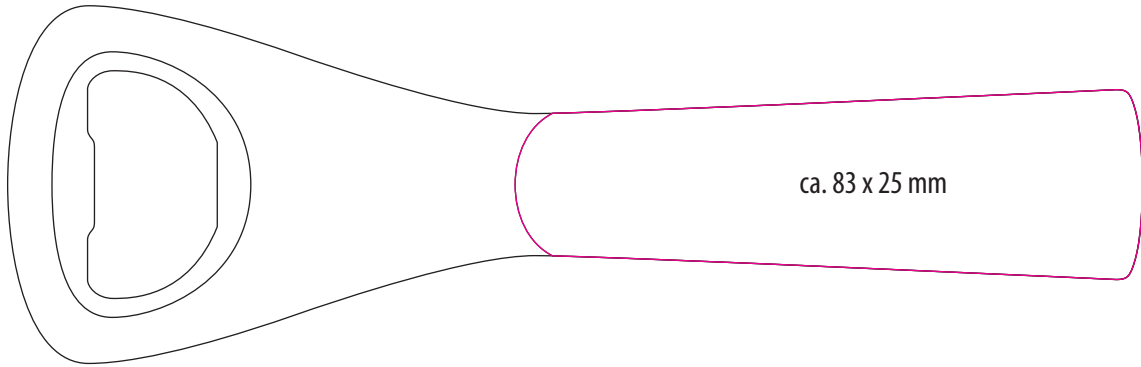

BOTTLE OPENER **REFLECTS-HEXHAM** (52096)

FRONT/BACK

PAD PRINT

BOTTLE OPENER **REFLECTS-HEXHAM** (52096)

FRONT/BACK

FRONT/BACK