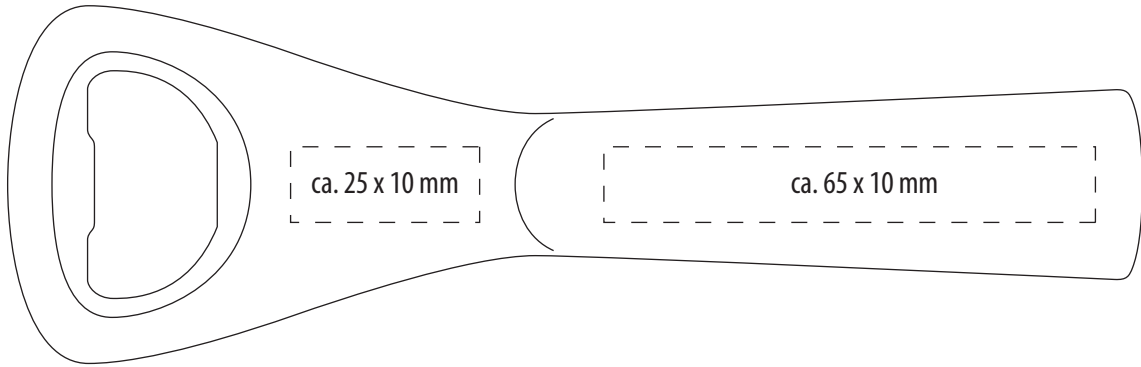

BOTTLE OPENER **REFLECTS-HEXHAM** (52096)

FRONT/BACK

PAD PRINT

BOTTLE OPENER **REFLECTS-HEXHAM** (52096)

FRONT/BACK

FRONT/BACK